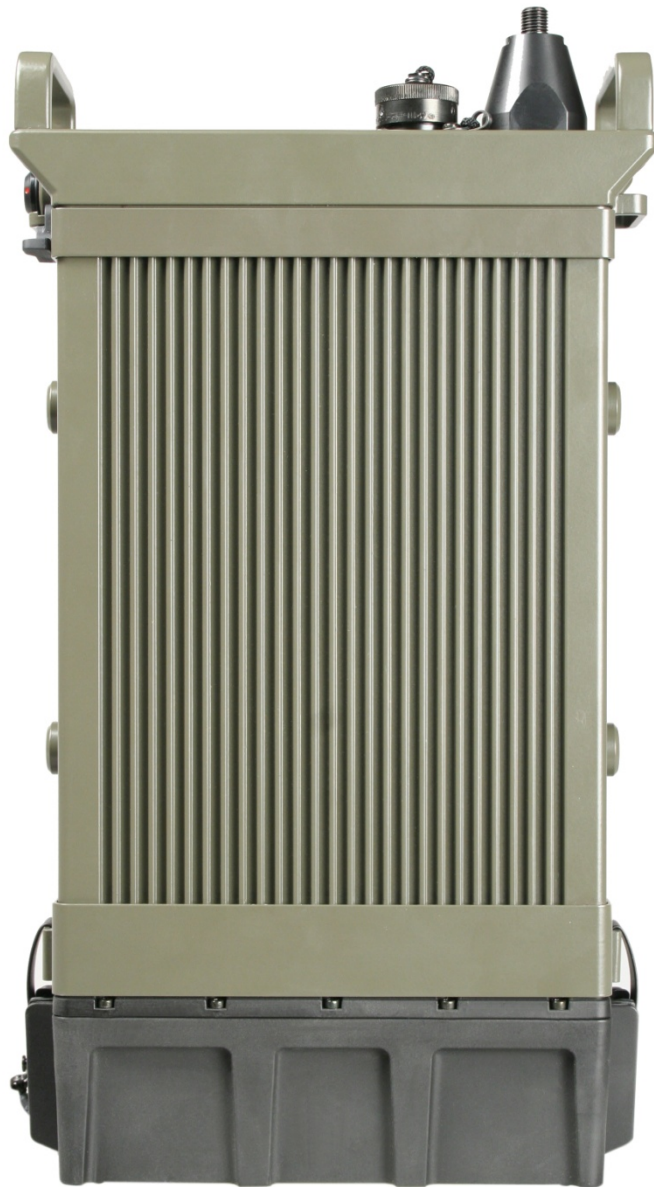

**PRC-2090 Cradle
SA-20908**

PRC-2090 in Cradle

PRC-2090 in Cradle, Front View

PRC-2090 Cradle, Front View
SA-20911

PRC-2090 Cradle, Rear View
SA-20911

PRC-2090 Cradle, Left Side View
SA-20911

PRC-2090 Cradle, Right Side View
SA-20911

PRC-2090 LCD Unit, Left Side
SA-20903

PRC-2090 LCD Unit, Right Side
SA-20903

PRC-2090 LCD Unit, Top View
SA-20903

PRC-2090 LCD Unit, Bottom View
SA-20903

PRC-2090 LCD Unit, Open

PRC-2090 HF Tactical Manpack Photographs

Front View

Rear View

Left Side View

Right Side View

Top View

Bottom View

Left Side View, LCD Unit Fitted