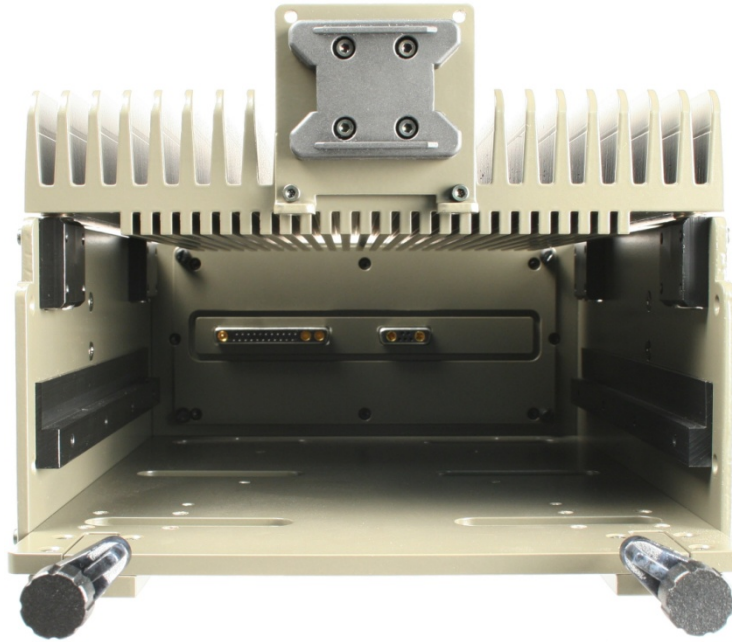

**PRC-2090 Cradle
SA-20908**

PRC-2090 in Cradle

PRC-2090 in Cradle, Front View

PRC-2090 Cradle, Front View
SA-20911

PRC-2090 Cradle, Rear View
SA-20911

PRC-2090 Cradle, Left Side View
SA-20911

PRC-2090 Cradle, Right Side View
SA-20911

Cradle with rear open exposing the internal Cradle Interface PCB

Mil Handset Light Weight Tactical Handset

2090-01-06

Light Weight Tactical Handset

2090-01-06

Light Weight Tactical Handset, Front View

2090-01-06

Light Weight Tactical Handset, Rear View
2090-01-06

Light Weight Tactical Handset, Side View
2090-01-06

**PRC-2090 LCD Unit
SA-20903**

PRC-2090 LCD Unit, Front View
SA-20903

PRC-2090 LCD Unit, Rear View
SA-20903

Front View

Rear View

Left Side View

Right Side View

Top View

Bottom View

Left Side View, LCD Unit Fitted