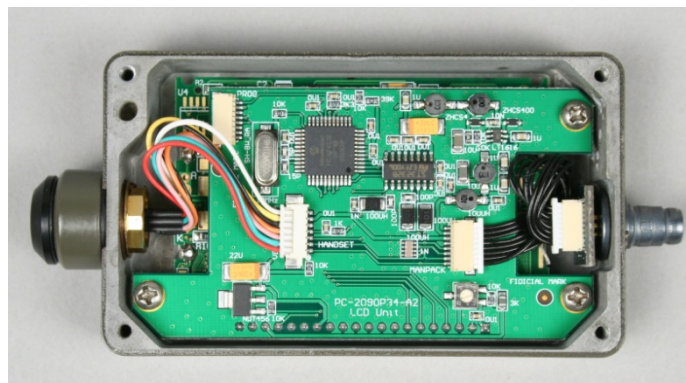

Light Weight Tactical Handset, Rear View
2090-01-06

Light Weight Tactical Handset, Side View
2090-01-06

**PRC-2090 LCD Unit
SA-20903**

PRC-2090 LCD Unit, Front View
SA-20903

PRC-2090 LCD Unit, Rear View
SA-20903

PRC-2090 LCD Unit, Left Side
SA-20903

PRC-2090 LCD Unit, Right Side
SA-20903

PRC-2090 LCD Unit, Top View
SA-20903

PRC-2090 LCD Unit, Bottom View
SA-20903

PRC-2090 LCD Unit, Open

PRC-2090 HF Tactical Manpack Photographs

Front View

Rear View

Left Side View

Right Side View

Top View

Bottom View

Left Side View, LCD Unit Fitted